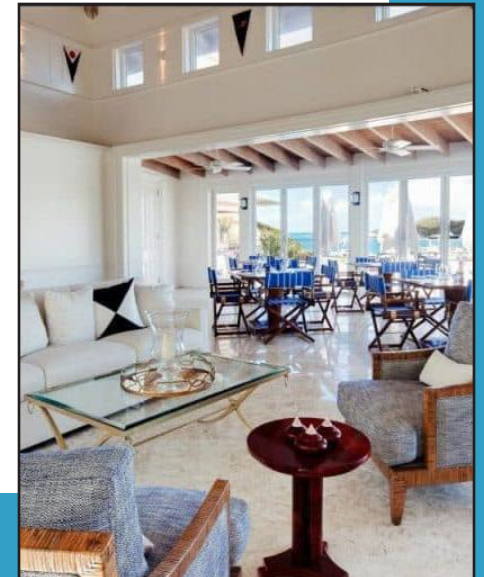

NEW Premium Shell stone

This stone is Unique in so many ways, from being formed at the bottom of a seabed, which makes it a strong stone great to use around saltwater pools, as well as the many beautiful shells and marine life fossils throughout the stone.

The neutral color and rich texture make it a versatile material for the interior and exterior.

One of the many benefits of this stone is the minimal tonality variation.

From tile to pavers, this strong and dense shell stone is the perfect choice for anyone wanting a stone that will not only be a conversation piece but add elegance to your home.