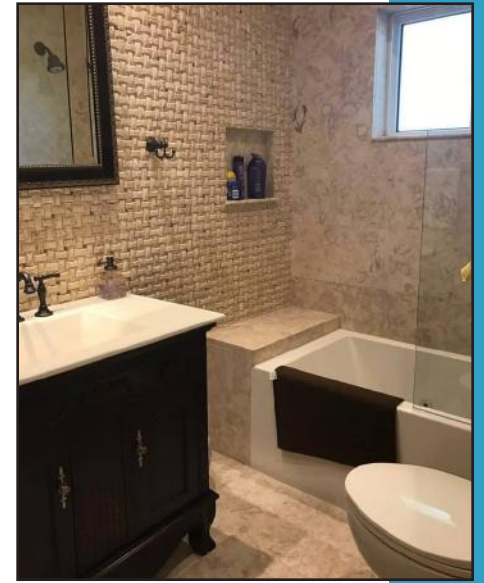

NEW Premium Shell stone

This stone is Unique in so many ways, from being formed at the bottom of a seabed, which makes it a strong stone great to use around saltwater pools, as well as the many beautiful shells and marine life fossils throughout the stone.

The neutral color and rich texture make it a versatile material for the interior and exterior.

One of the many benefits of this stone is the minimal tonality variation.

From tile to pavers, this strong and dense shell stone is the perfect choice for anyone wanting a stone that will not only be a conversation piece but add elegance to your home.