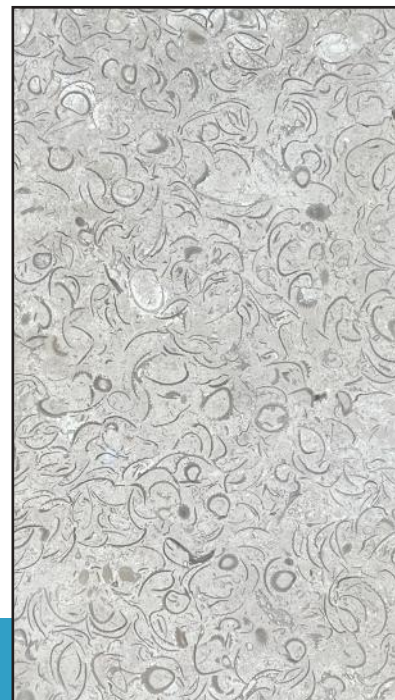

NEW Premium Shell stone

This stone is Unique in so many ways, from being formed at the bottom of a seabed, which makes it a strong stone great to use around saltwater pools, as well as the many beautiful shells and marine life fossils throughout the stone.

The neutral color and rich texture make it a versatile material for the interior and exterior.

One of the many benefits of this stone is the minimal tonality variation.

From tile to pavers, this strong and dense shell stone is the perfect choice for anyone wanting a stone that will not only be a conversation piece but add elegance to your home.